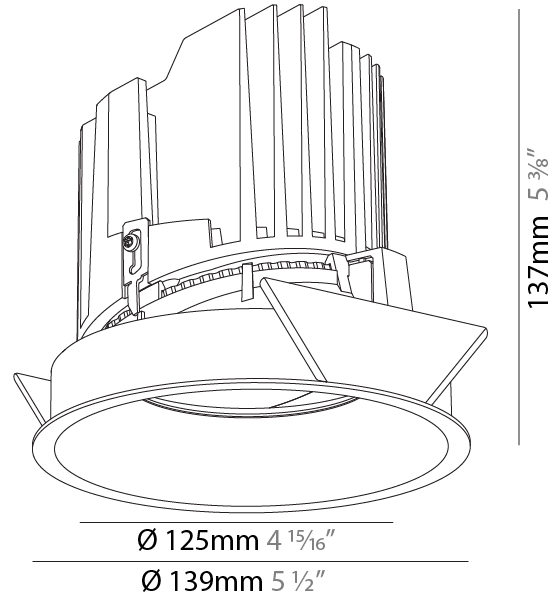

PHYSICAL

Shape: Round
Diameter (mm): 139
Diameter (in): 5 1/2
Height (mm): 137
Height (in): 5 3/8
Ceiling Thickness (mm): 10 / 12.5 / 15
Ceiling Thickness (in): 3/8 or 1/2 or 9/16
Min. Recessing Depth (mm): 150
Min. Recessing Depth (in): 5 7/8
Light Distribution: Adjustable / Downlight
Weight (kg): 0.856
Weight (lbs): 1.89
Fixture Finish: SSR / BKV / CWI / CRY / HAB / LAG / UFT / ITA / RUA / RUR / MIC / FTG / MYG / TWT / LOD / PUS / FRO / FUP / KIA / POP / BLS / SPG / MEY / GOH / GUM / CHC / COM / ABZ / JAG / OBR / MOS / ROR
Fixture Material: Aluminum Die Cast
Cut-out Measurements: 130mm / 5 1/8"

ELECTRICAL

Lamp Type: LED (Zhaga Standard)
Input Wattage (W): 28.6
Total Output Wattage (W): 26
Dimming: Tri-Mode (Non-Dimming and Phase Dimming (120Vac only) and 0-10V Dimming)
Driver Included: No
Driver Location: Recessed Housing
Driver Type: Constant Current - Universal
Driver Class: Class 2
Housing: See components
Input Voltage (V): 120 - 277
Constant Current (MA): 700

LED

Number of LEDs: 1
Color Temperature (°K): 2700 / 3000 / 3500 / 4000
Max. Delivered Lumen (lm): 2030 / 2080 / 2185 / 2230
Nominal Lumen (lm): 3210 / 3290 / 3459 / 3530
CRI: >90 CRI
Efficiency (%): 0.631
Lamp Life (hrs): 50000

OPTICAL

Reflector: 20 / 40 / 60
Adjustability: Rotational 355°; Tilt 10°

RATINGS AND CERTIFICATIONS

Certified By: Certified for North American Standards
IP rating: IP20